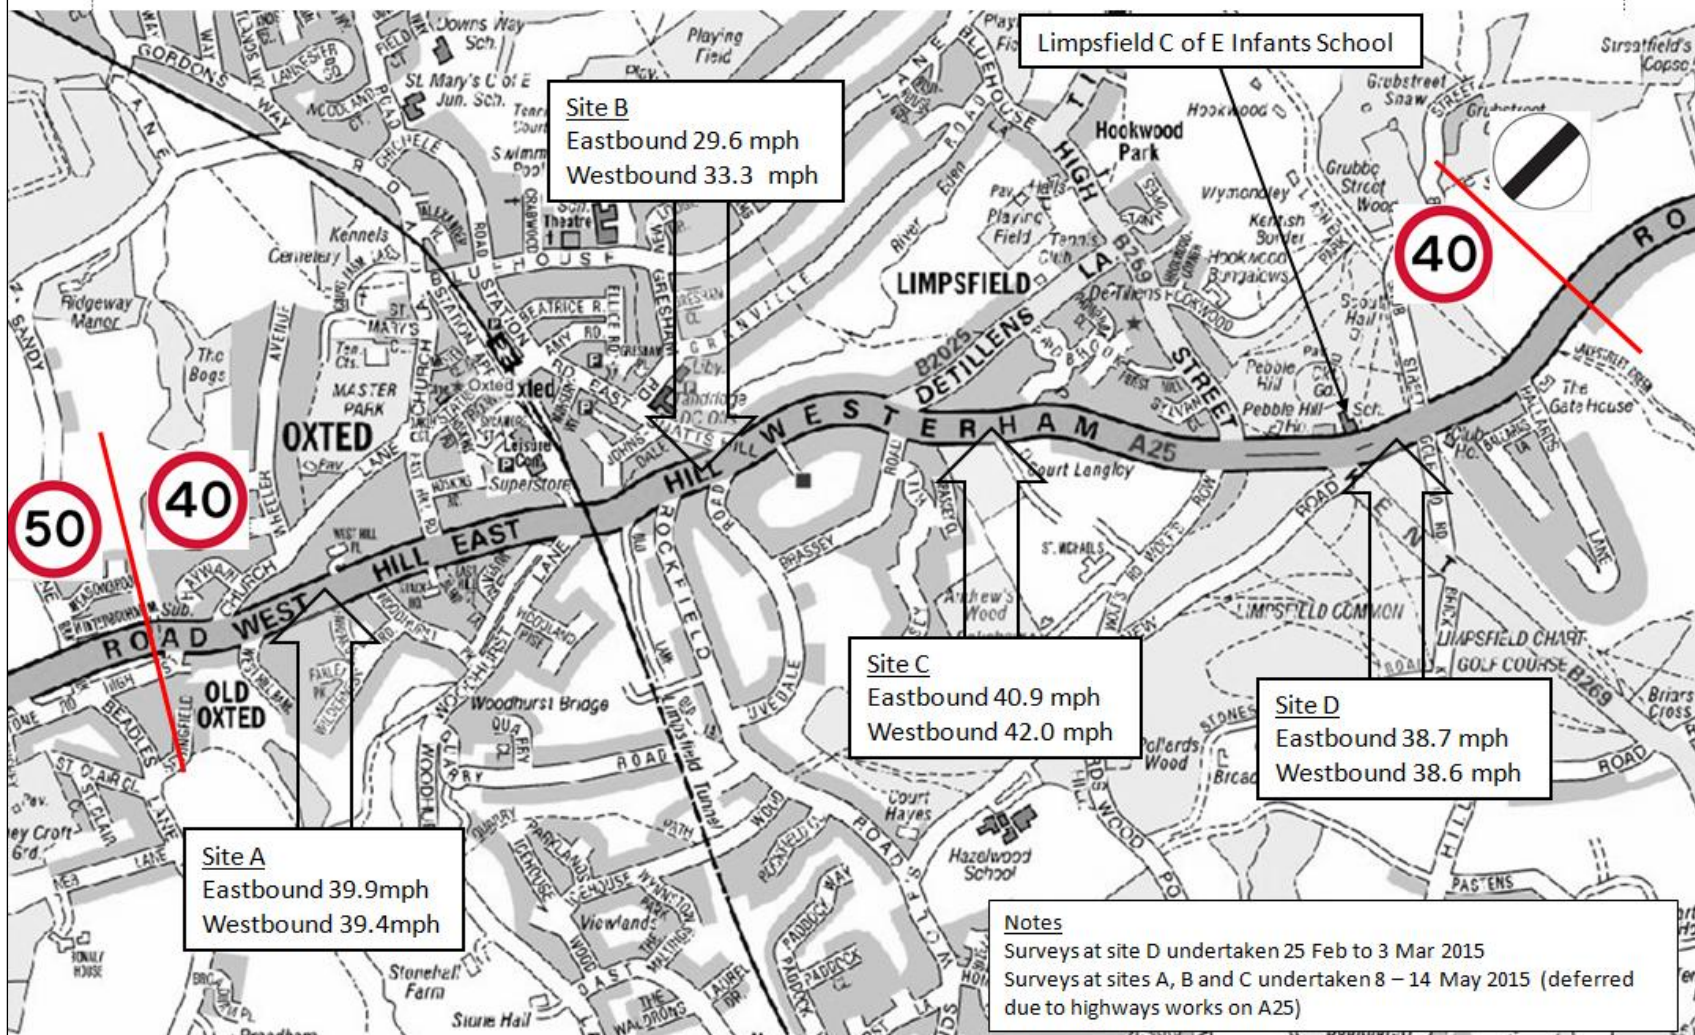

A25 speed assessments, Oxted and Limpsfield  
Existing speed limits and data collection sites

This page is intentionally left blank